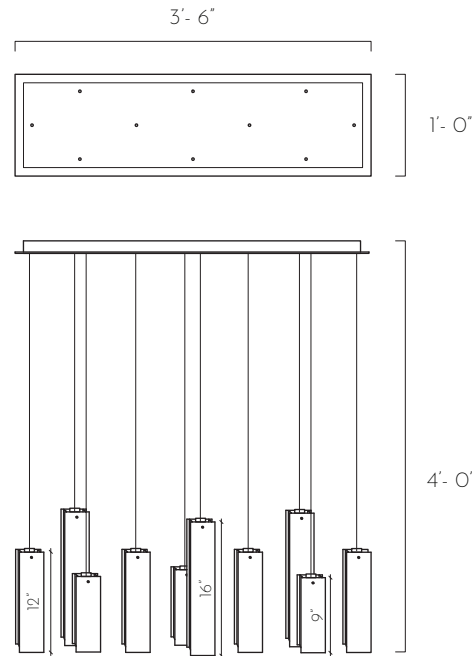

SKYLINE

10 WHITE PENDANTS RECTANGULAR CHANDELIER

DESCRIPTION

Each pendant is created with four hand-made white glass leaves in varying heights which are suspended by thin wires that stem from a custom-made ceiling base. This is a great dimmable light fixture for high ceilings (9' and up) and in various residential and commercial applications such as above a kitchen island, dining, reception, bar, working area, boardroom, lobby and more.

TECHINCAL SPECIFICATIONS

Designed by

AM Studio Team

Category

Pendant Chandelier

Canopy Finish

Powder coated metal in Flat White/ Sparkle Silver

Canopy Size

42"L x 12"W x 1.5"H

Pendant Colour

White

Pendant Size

3 units of 3"W x 3"D x 9"H,
4 units of 3"W x 3"D x 12"H
3 units of 3"W x 3"D x 16"H

Total Drop

4'H + 2' extra wire for adjustment

Bulb